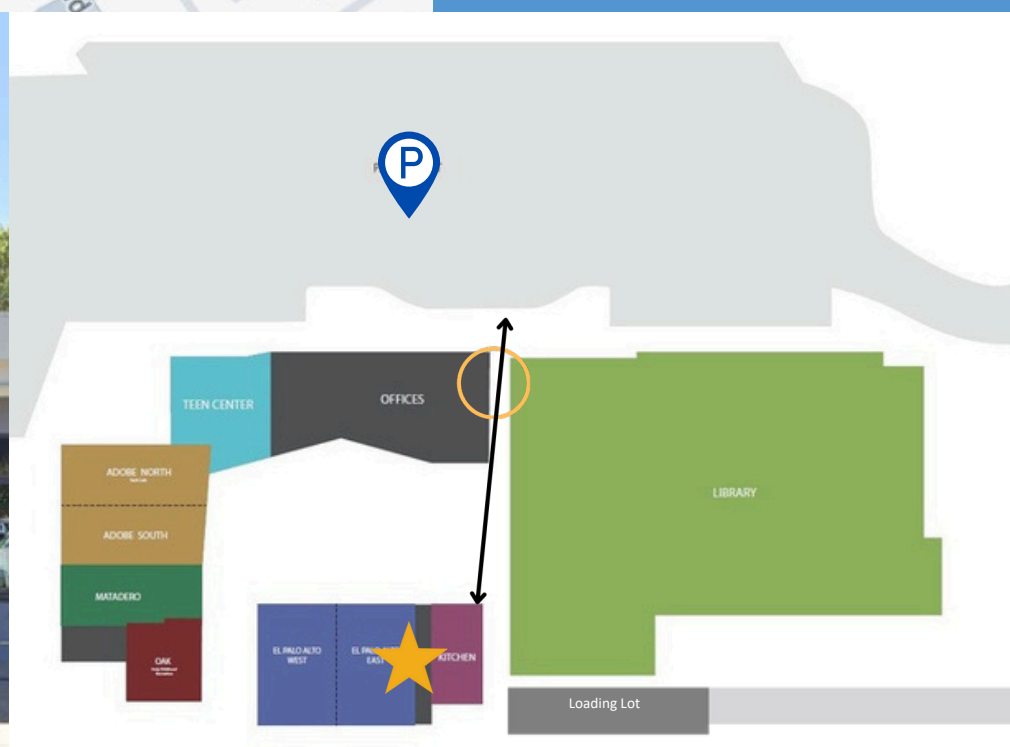

# INCLUSIVE RESOURCE FAIR

**MITCHELL COMMUNITY CENTER  
3700 MIDDLEFIELD RD, PALO ALTO, CA 94303**

**Mitchell Park Community Center**  
3700 Middlefield Rd.  
Palo Alto, CA  
  
650.329.2400

- ← Entrance/Exit to parking lot
- P Closest parking area
- P Additional parking (all lots connect with each other)
- ★ El Palo Alto Room
- Gates to enter the courtyard for the Community Center