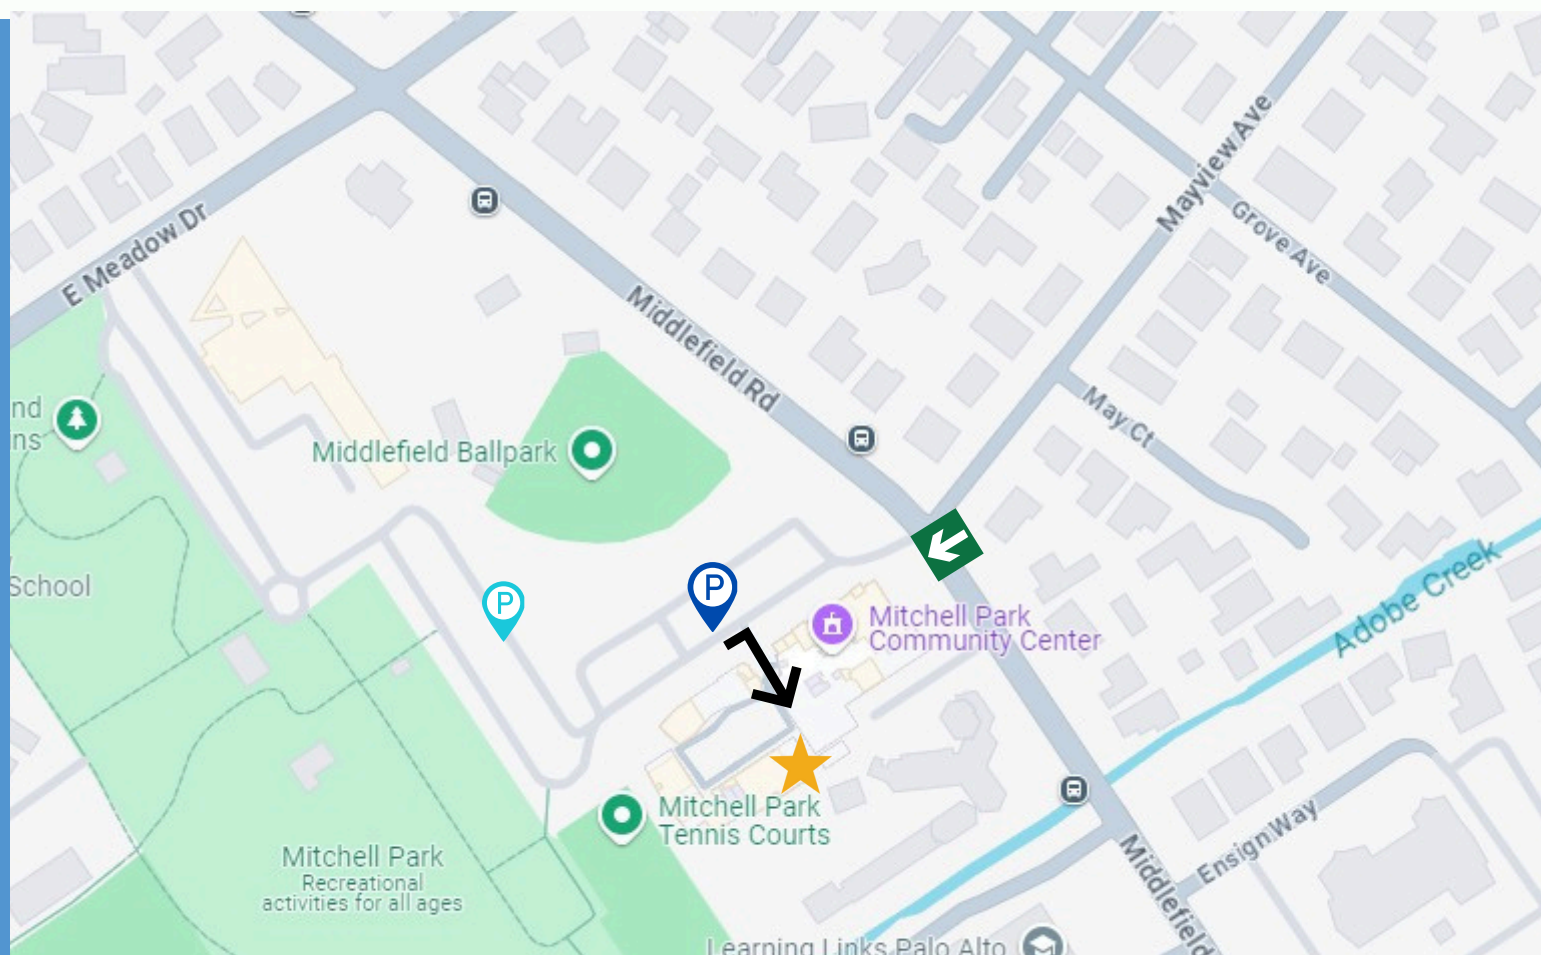

CITY OF  
PALO  
ALTO

# INCLUSIVE RESOURCE FAIR

**MITCHELL COMMUNITY CENTER  
3700 MIDDLEFIELD RD, PALO ALTO, CA 94303**

**Mitchell Park Community Center**  
3700 Middlefield Rd.  
Palo Alto, CA  
  
650.329.2400

- ← Entrance/Exit to parking lot
- P Closest parking area
- P Additional parking (all lots connect with each other)
- ★ El Palo Alto Room
- Gates to enter the courtyard for the Community Center